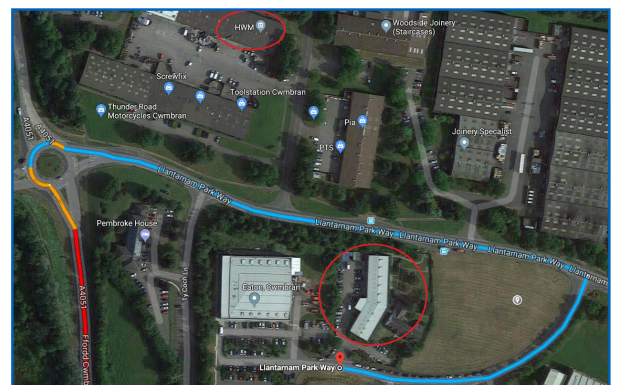

# Directions

### Directions (by Car) - From M4 (Westbound)

- Leave the M4 at Junction 25A
- Take the A4051 towards Cwmbran
- After 1 mile, take the first exit at the roundabout
- At the roundabout, take the 3rd exit onto Llantarnam Park Way
- Take the second right (Concordia)
- Continue to the top of the road, HWM (Ty Coch) is located on your right